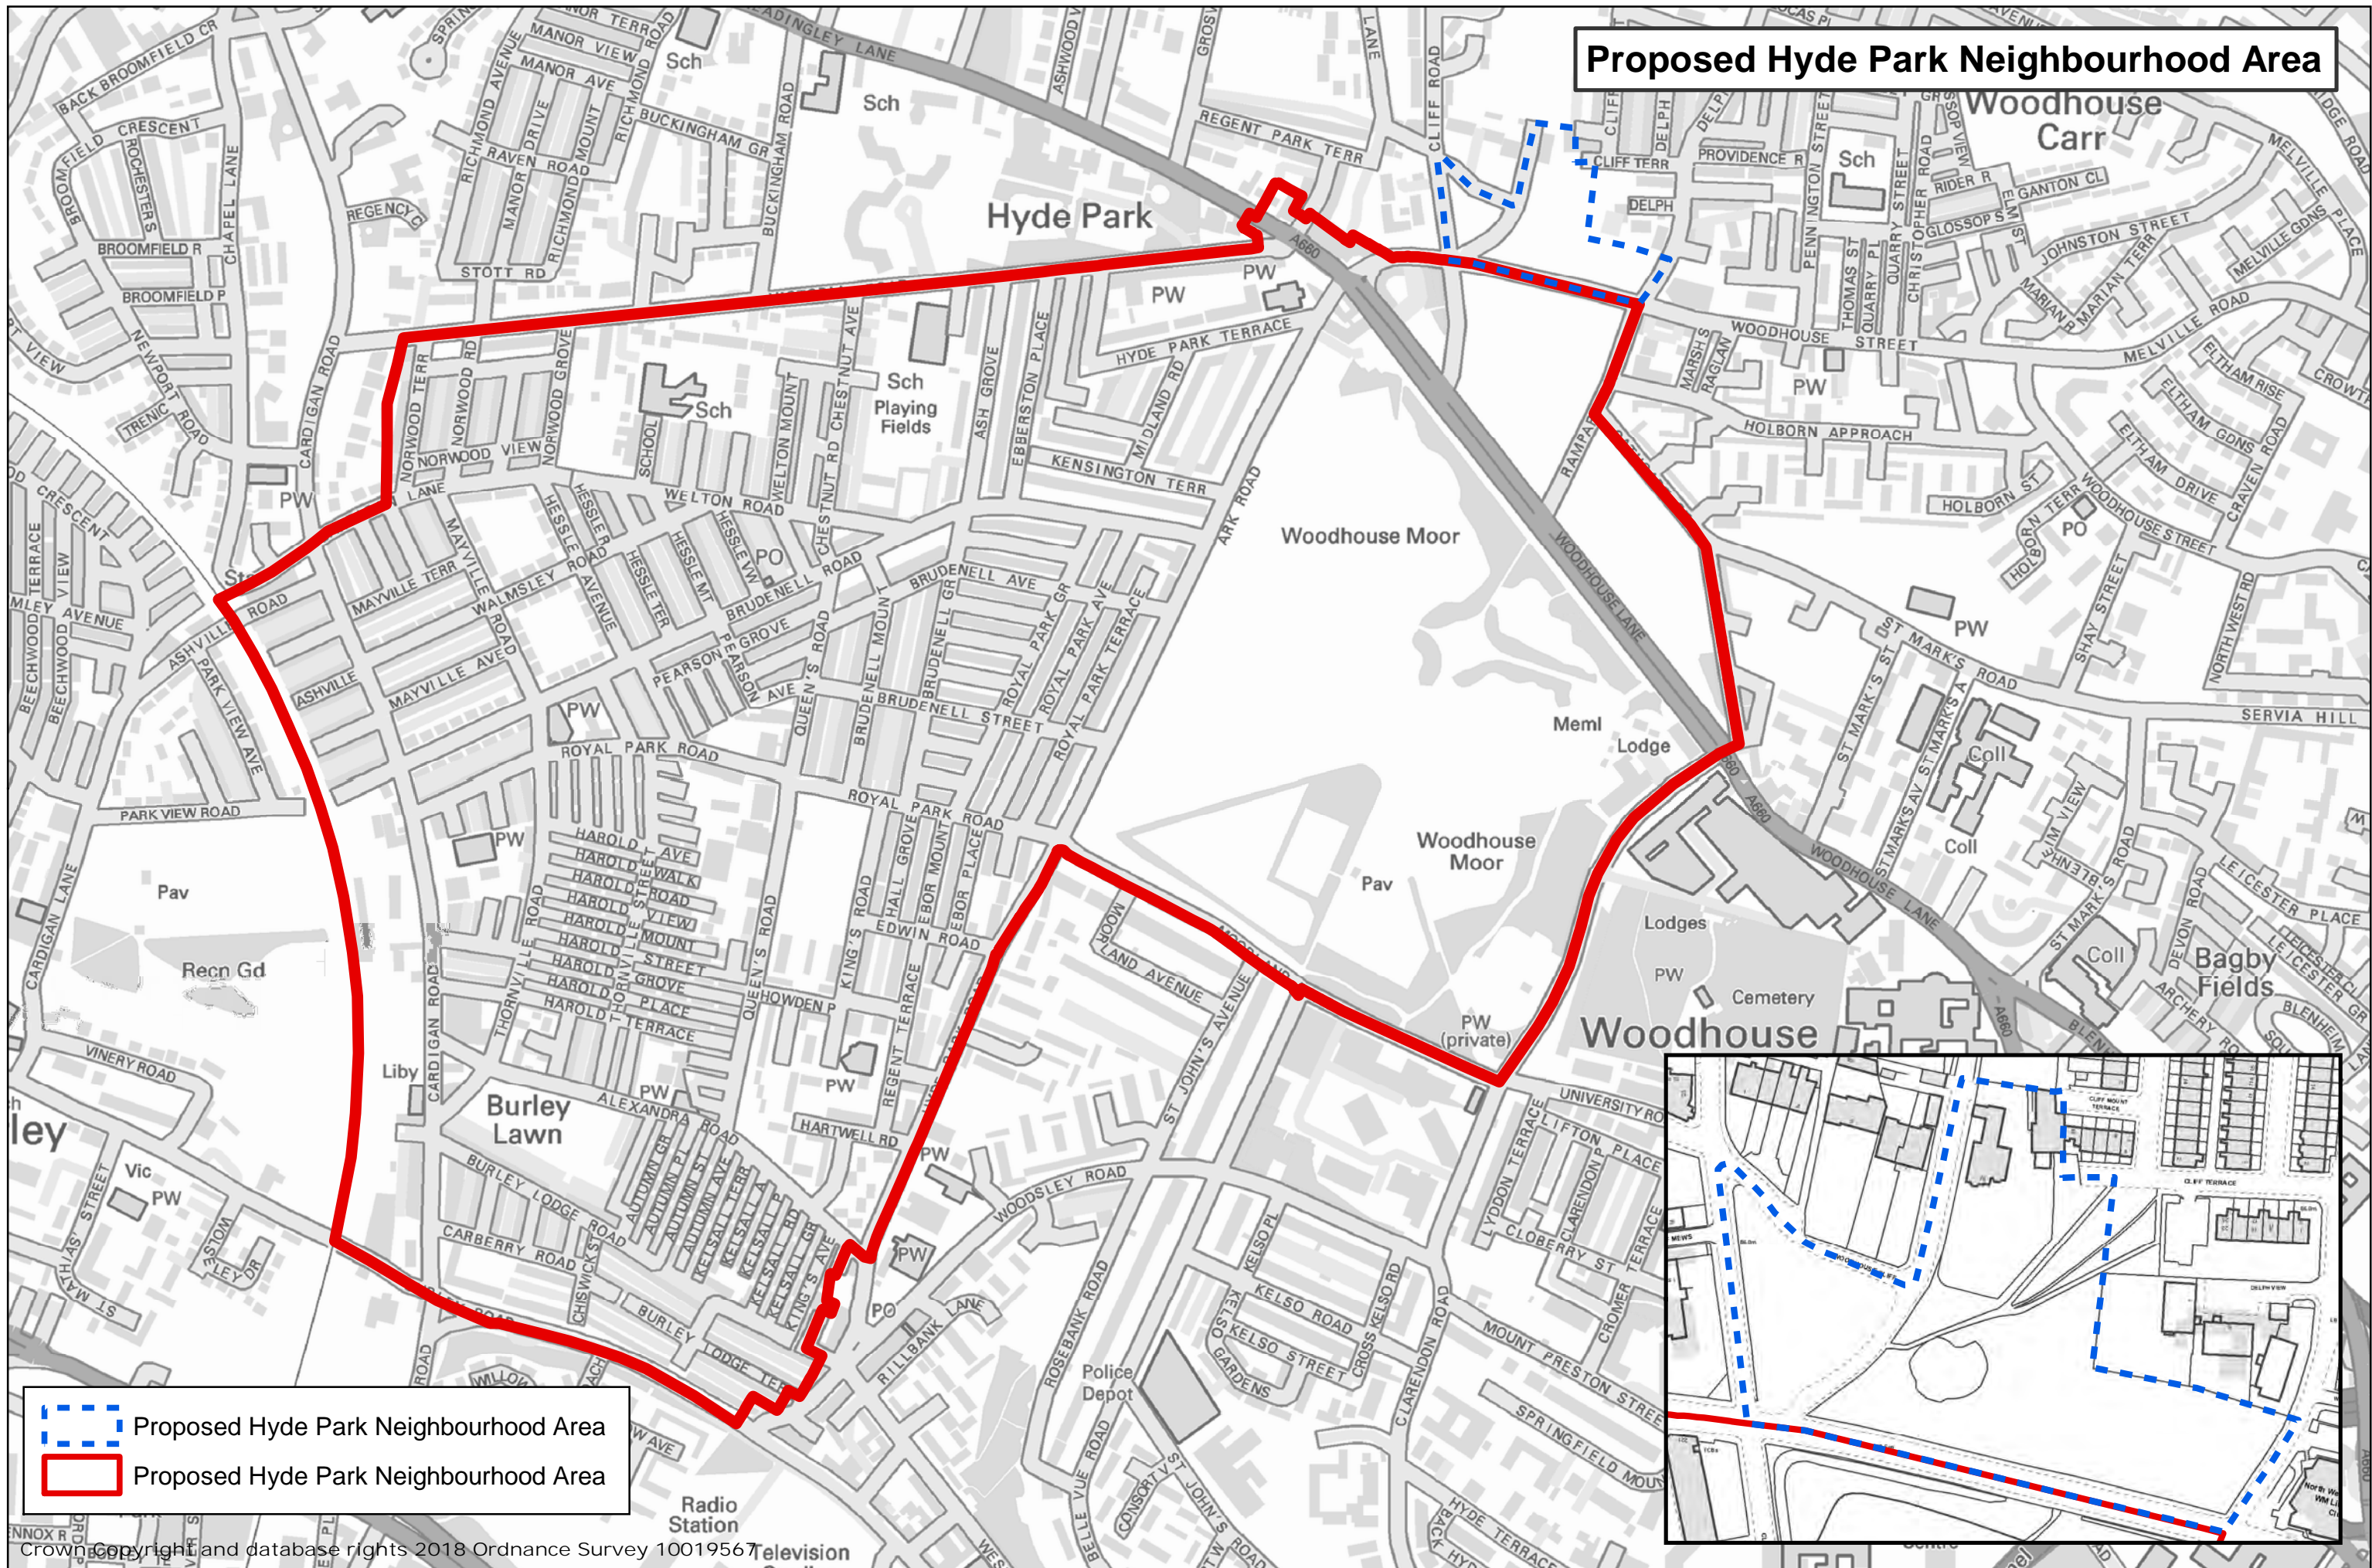

Proposed Hyde Park Neighbourhood Area

Crown Copyright and database rights 2018 Ordnance Survey 10019567